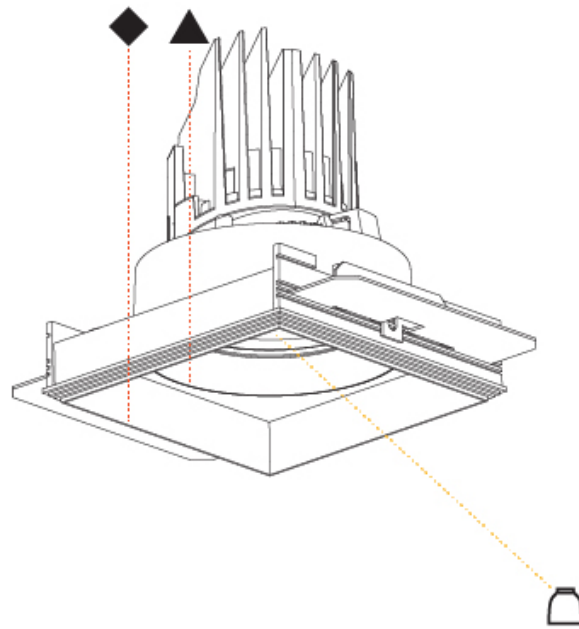

#### PHYSICAL

Shape: Square  
 Diameter (mm): 95  
 Diameter (in): 3 3/4  
 Length (mm): 106  
 Length (in): 4 1/16  
 Width (mm): 106  
 Width (in): 4 1/16  
 Height (mm): 134  
 Height (in): 5 1/4  
 Ceiling Thickness (mm): 10 / 12.5 / 15 / 25  
 Ceiling Thickness (in): 3/8 or 1/2 or 9/16 or 1  
 Min. Recessing Depth (mm): 150  
 Min. Recessing Depth (in): 5 7/8  
 Light Distribution: Adjustable / Downlight  
 Weight (kg): 0.655  
 Weight (lbs): 1.44  
 Fixture Finish: SSR / BKV / CWI / CRY / HAB / UFT / ITA / RUA / FTG / MYG / LOD / PUS / FRO / FUP / KIA / POP / BLS / SPG / MEY / GOH / GUM / CHC / COM / ABZ / JAG / OBR / MOS / ROR  
 Fixture Material: Aluminum Die Cast  
 Cut-out Measurements: 120mm / 4 3/4" x 120mm / 4 3/4"  
 Upon Request: Unique Ceiling Thickness

## BIONIQ SQUARE ADJUSTABLE TRIMLESS

A37887-

PROJECT

TYPE

SPECIFIER

QUANTITY

DATE

PROJECT
TYPE
SPECIFIER
QUANTITY
DATE